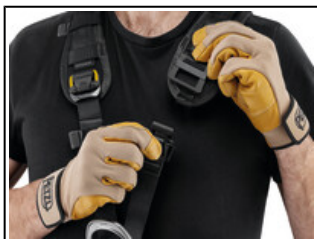

Putting the harness on and taking it off is easy with the FAST opening buckle on the shoulder strap. The thin, sliding strap provides more freedom and ease of movement.

The TOP CROLL chest harness connects via girth hitch to a plastic loop on the back of the harness.

Short Description Chest harness for sit harness, with integrated CROLL L ventral rope clamp

Selling Points

- Transforms AVAO SIT, AVAO SIT FAST, ASTRO SIT, FALCON, FALCON ASCENT, FALCON MOUNTAIN, and SEQUOIA SRT sit harnesses into full-body harnesses for rope access work that requires rope ascent, using an integrated CROLL L ventral rope clamp
- Comfortable construction:
 - Widely spaced shoulder straps reduce neck chafing
 - Thin, sliding straps provide more freedom and ease of movement
 - The entire contact zone uses contoured foam and is lined with breathable material, making it more comfortable to work and move around
- Easy to put on:
 - Connects to a loop on the back of the harness via girth hitch
 - Connects directly to the gated attachment point on the front of the ASTRO SIT harness, or simply with a locking or semi-permanent connector on other sit harnesses
- Convenient adjustment system:
 - FAST opening buckle on the left shoulder makes the harness easy to put on and take off
 - DOUBLEBACK self-locking buckle on the right shoulder with anti-slip device, for easy adjustments that don't slip
 - Velcro strap can be adjusted up or down and positioned on the left or right side to hold an ASAP'SORBBER energy absorber
 - Lanyard connector parking can be added on the shoulders for fall-arrest lanyards (available as an accessory)